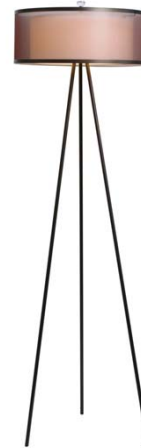

Product Specifications from Origina

Prepared for:

Model #: 941

Type: Tripod Floor Lamp

Dimensional Information

Height: 65"

Shade Size: 18" x 18" x 7"

Shade Material: Organza with White Linen Inner Grasscloth
White, Cream, Grey, Black Linen

Switch: on/off foot switch

Finishes: -2 Pewter
-3 Bronze

Shade Fabric: OA-Anthracite Organza
OS-Silver Organza
OB-Brown Organza

Shown as 941GC-3 Bronze with Grasscloth Shade

Shown as 941OB-3 Bronze with Brown Organza Shade

Lamping Information:

Lamp: 2 x 60W Type A

Bulb Included: No

Shipping Information:

FOB our Toronto location

Notes:

Made in Canada