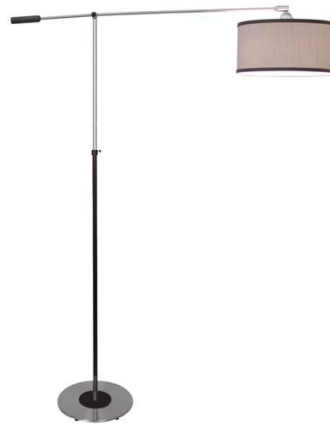

Product Specifications from Origina

Prepared for:

Model #: 632

Type: Floor Lamp

Dimensional Information

Height: 52"-72" Adjustable

Base: 11" Diameter

Arm Extension: 20"

Shade Size: 14" x 14" x 7"

Shade Material: White, Grey Linen

Shade Spider: 3 Way Large European

Switch: Full Range Dimmer

Finishes: -2 Pewter  
-2-3 Pewter with Bronze  
-3 Bronze

**Shown as 632-2-3 Pewter with Bronze with Grey Linen Shade and -3 Bronze Trim**

Lamping Information:

Lamp: 1 x 100W Type A

Bulb Included: Not included

Shipping Information:

FOB our Toronto location

Notes:

Shade can be ordered with -2 Pewter or -3 Bronze Trim on Shade

**Made in Canada**